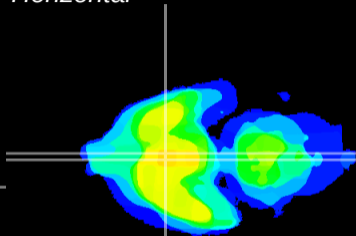

Coronal

Sagittal-R

Sagittal-L

ViBrism: CX11504
Horizontal

SCN