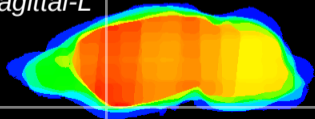

Coronal

Sagittal-R

Sagittal-L

ViBrism: CX11505
Horizontal

Tu