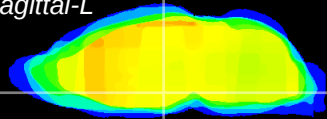

Coronal

Sagittal-R

Sagittal-L

ViBrism: CX11507
Horizontal

DM