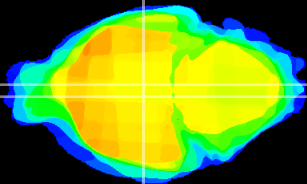

Coronal

Sagittal-R

Sagittal-L

ViBrism: CX11507
Horizontal

DM