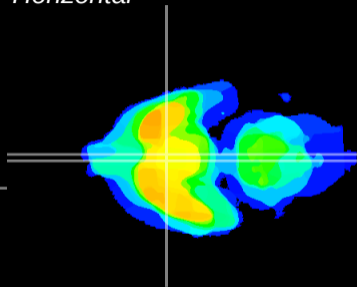

Coronal

Sagittal-R

Sagittal-L

ViBrism: CX11507
Horizontal

SCN