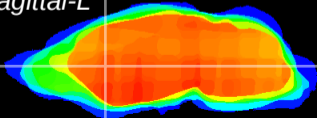

Coronal

Sagittal-R

Sagittal-L

ViBriSM: CX11510
Horizontal

CPU medial