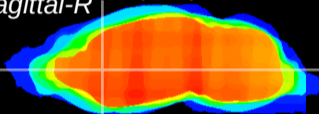

Coronal

Sagittal-R

Sagittal-L

ViBriSM: CX11510
Horizontal

CPU medial