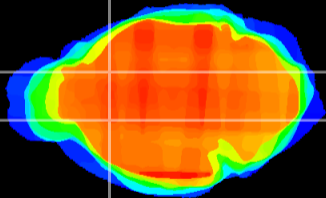

Coronal

Sagittal-R

Sagittal-L

ViBriSM: CX11510
Horizontal

CPU medial