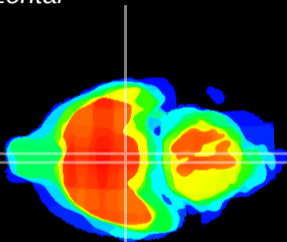

Coronal

Sagittal-R

Sagittal-L

ViBrism: CX11510
Horizontal

VMH