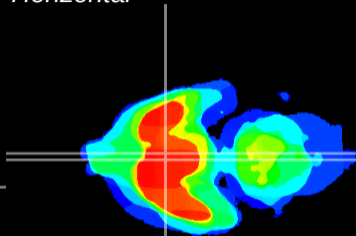

Coronal

Sagittal-R

Sagittal-L

ViBriSM: CX11512
Horizontal

SCN