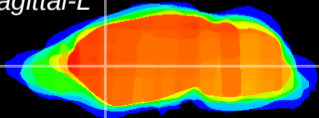

Coronal

Sagittal-R

Sagittal-L

ViBrism: CX11513
Horizontal

CPU medial