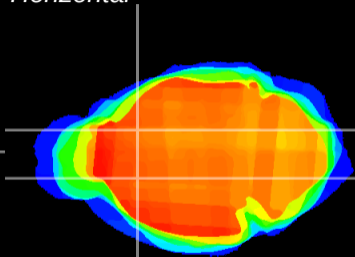

Coronal

Sagittal-R

Sagittal-L

ViBrism: CX11513
Horizontal

CPU medial