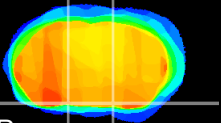

Coronal

Sagittal-R

Sagittal-L

ViBriSM: CX11514
Horizontal

S0