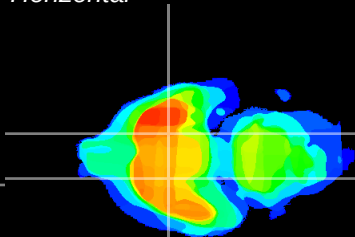

Coronal

Sagittal-R

Sagittal-L

ViBriSM: CX11514
Horizontal

S0