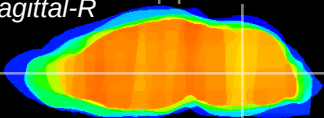

Coronal

Sagittal-R

Sagittal-L

ViBrism: CX11516
Horizontal

MVe