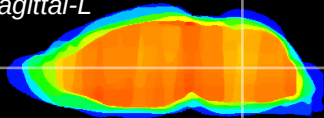

Coronal

Sagittal-R

Sagittal-L

ViBrism: CX11516
Horizontal

MVe