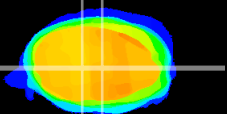

Coronal

Sagittal-R

Sagittal-L

ViBrism: CX11516
Horizontal

MVe