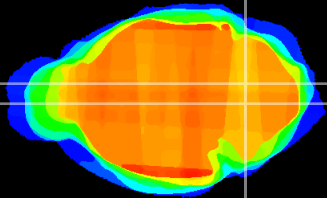

Coronal

Sagittal-R

Sagittal-L

ViBrism: CX11516
Horizontal

MVe