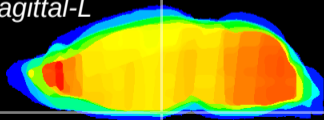

Coronal

Sagittal-R

Sagittal-L

ViBrism: CX11517
Horizontal

ME