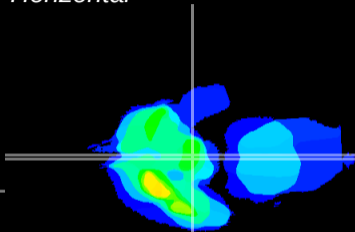

Coronal

Sagittal-R

Sagittal-L

ViBrism: CX11517
Horizontal

ME