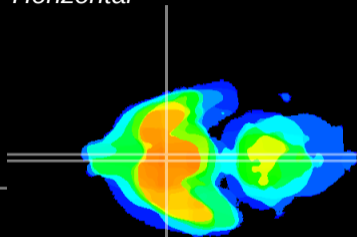

Coronal

Sagittal-R

Sagittal-L

ViBriSM: CX11519
Horizontal

SCN