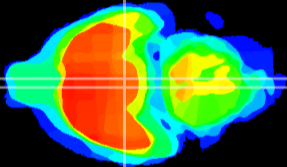

Coronal

Sagittal-R

Sagittal-L

ViBrism: CX11521
Horizontal

VMH