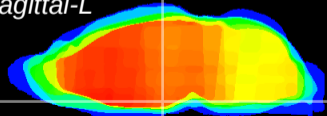

Coronal

Sagittal-R

Sagittal-L

ViBrism: CX11521
Horizontal

VMH