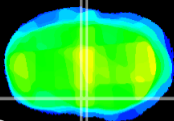

*Coronal*

*Sagittal-R*

*Sagittal-L*

ViBrism: CX11522  
*Horizontal*

MPA