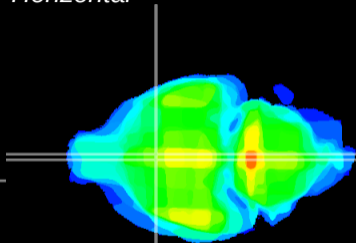

*Coronal*

*Sagittal-R*

*Sagittal-L*

ViBrism: CX11522  
*Horizontal*

MPA