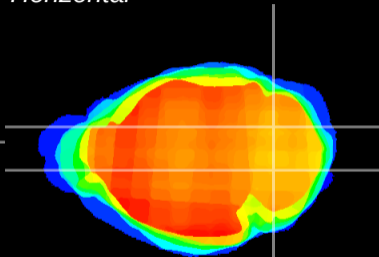

Coronal

Sagittal-R

Sagittal-L

ViBrism: CX11526
Horizontal

Cb nucleus