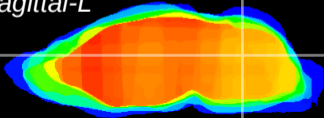

Coronal

Sagittal-R

Sagittal-L

ViBrism: CX11526
Horizontal

Cb nucleus