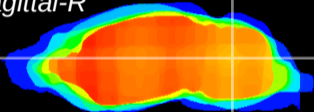

Coronal

Sagittal-R

Sagittal-L

ViBrism: CX11526
Horizontal

Cb nucleus