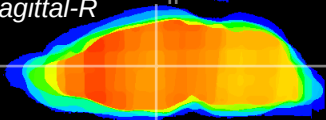

Coronal

Sagittal-R

Sagittal-L

ViBrism: CX11526
Horizontal

MD