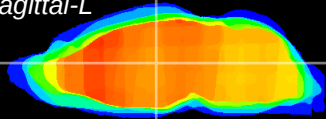

Coronal

Sagittal-R

Sagittal-L

ViBrism: CX11526
Horizontal

MD