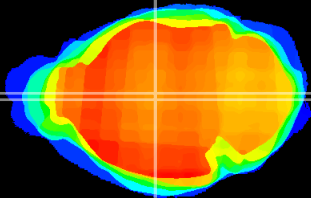

Coronal

Sagittal-R

Sagittal-L

ViBrism: CX11526
Horizontal

MD