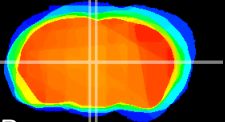

Coronal

Sagittal-R

Sagittal-L

ViBrism: CX11526
Horizontal

MD