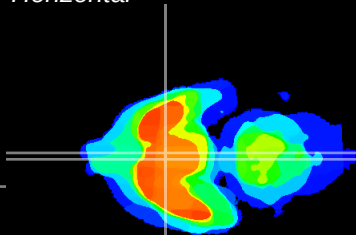

Coronal

Sagittal-R

Sagittal-L

ViBriSM: CX11526
Horizontal

SCN