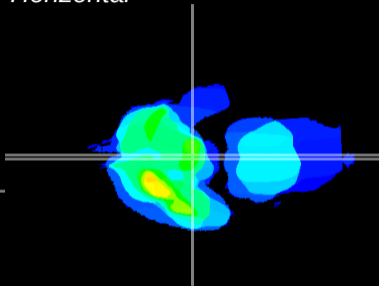

Coronal

Sagittal-R

Sagittal-L

ViBrism: CX11528
Horizontal

ME