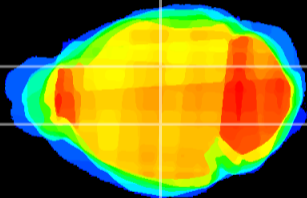

Coronal

Sagittal-R

Sagittal-L

ViBrism: CX11528
Horizontal

VPM/VPL