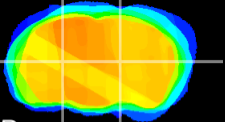

Coronal

Sagittal-R

Sagittal-L

ViBrism: CX11528
Horizontal

VPM/VPL