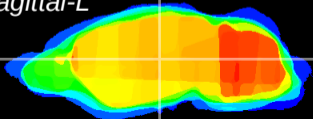

Coronal

Sagittal-R

Sagittal-L

ViBrism: CX11528
Horizontal

VPM/VPL