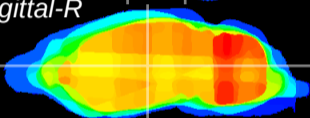

Coronal

Sagittal-R

Sagittal-L

ViBrism: CX11528
Horizontal

VPM/VPL