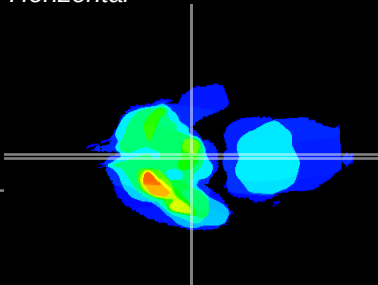

*Coronal*

*Sagittal-R*

*Sagittal-L*

ViBrism: CX11530  
*Horizontal*

ME