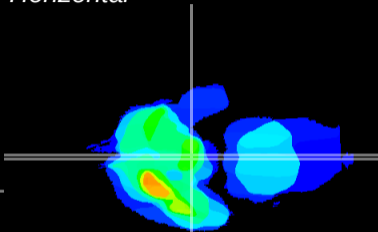

*Coronal*

*Sagittal-R*

*Sagittal-L*

ViBrism: CX11531  
*Horizontal*

ME