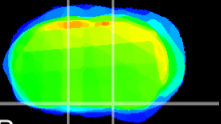

Coronal

Sagittal-R

Sagittal-L

ViBrism: CX11538
Horizontal

S0