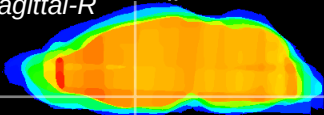

Coronal

Sagittal-R

Sagittal-L

ViBrisM: CX11540
Horizontal

SPa dorsal