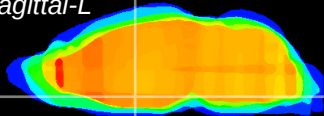

Coronal

Sagittal-R

Sagittal-L

ViBrisM: CX11540
Horizontal

SPa dorsal