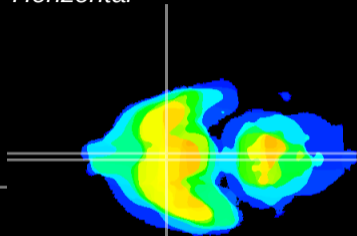

Coronal

Sagittal-R

Sagittal-L

ViBrism: CX11543
Horizontal

SCN