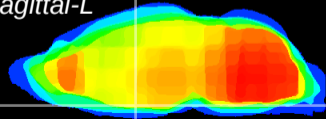

Coronal

Sagittal-R

Sagittal-L

ViBrism: CX11543
Horizontal

SCN