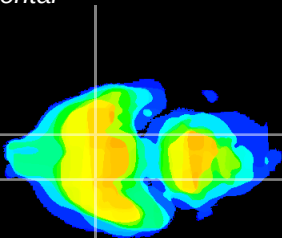

Coronal

Sagittal-R

Sagittal-L

ViBrism: CX11543
Horizontal

S0