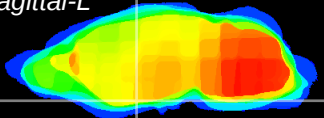

Coronal

Sagittal-R

Sagittal-L

ViBrism: CX11543
Horizontal

S0