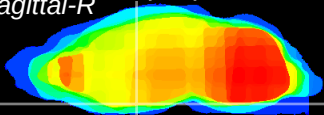

Coronal

Sagittal-R

Sagittal-L

ViBrism: CX11543
Horizontal

S0