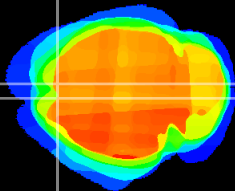

Coronal

Sagittal-R

Sagittal-L

ViBriSM: CX11545
Horizontal

Cx motor