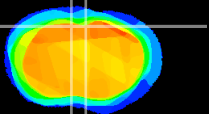

Coronal

Sagittal-R

Sagittal-L

ViBriSM: CX11545
Horizontal

Cx motor