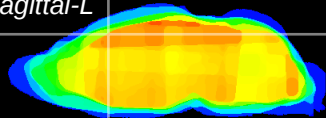

Coronal

Sagittal-R

Sagittal-L

ViBriSM: CX11545
Horizontal

Cx motor