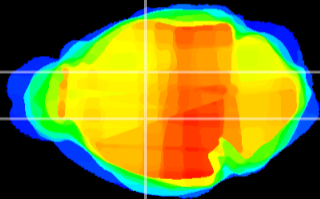

Coronal

Sagittal-R

Sagittal-L

ViBrism: CX11549
Horizontal

VA/VL