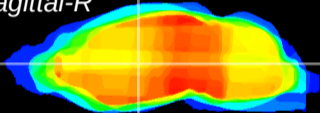

Coronal

Sagittal-R

Sagittal-L

ViBrism: CX11549
Horizontal

VA/VL