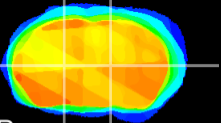

Coronal

Sagittal-R

Sagittal-L

ViBrism: CX11549
Horizontal

VA/VL