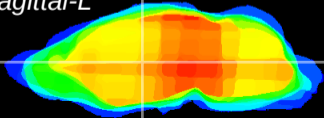

Coronal

Sagittal-R

Sagittal-L

ViBrism: CX11549
Horizontal

VA/VL