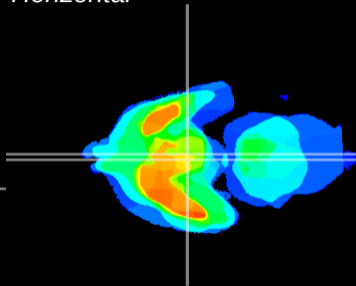

Coronal

Sagittal-R

Sagittal-L

ViBrism: CX11552
Horizontal

Arc