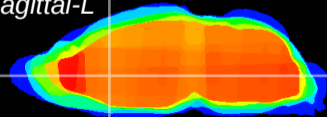

Coronal

Sagittal-R

Sagittal-L

ViBrism: CX11554
Horizontal

LS