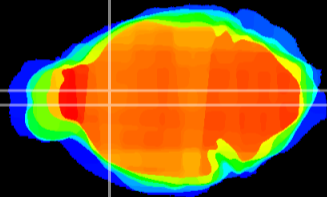

Coronal

Sagittal-R

Sagittal-L

ViBrism: CX11554
Horizontal

LS