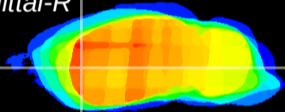

*Coronal*

*Sagittal-R*

*Sagittal-L*

ViBrism: CX11562  
*Horizontal*

CPU lateral