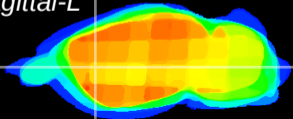

*Coronal*

*Sagittal-R*

*Sagittal-L*

ViBrism: CX11562  
*Horizontal*

CPU lateral