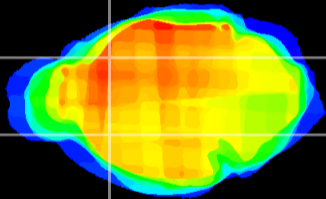

*Coronal*

*Sagittal-R*

*Sagittal-L*

ViBrism: CX11562  
*Horizontal*

CPU lateral