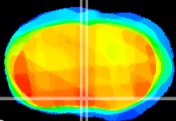

Coronal

Sagittal-R

Sagittal-L

ViBriSM: CX11564
Horizontal

MPA