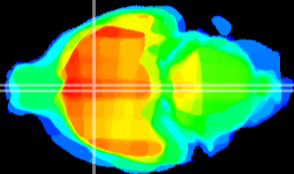

Coronal

Sagittal-R

Sagittal-L

ViBriSM: CX11564
Horizontal

MPA