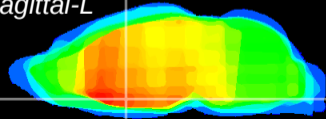

Coronal

Sagittal-R

Sagittal-L

ViBriSM: CX11564
Horizontal

MPA