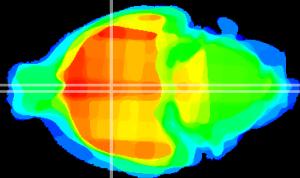

Coronal

Sagittal-R

Sagittal-L

ViBriSm: CX11564
Horizontal

SPa dorsal