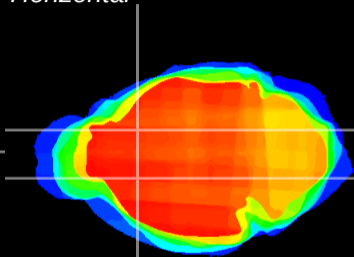

Coronal

Sagittal-R

Sagittal-L

ViBrism: CX11565  
Horizontal

CPU medial