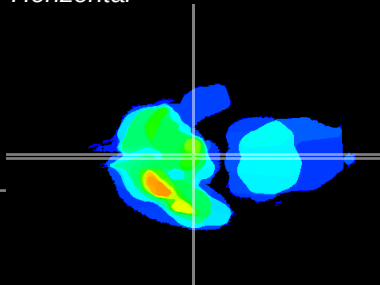

Coronal

Sagittal-R

Sagittal-L

ViBrism: CX11573
Horizontal

ME