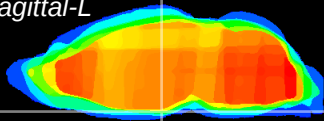

Coronal

Sagittal-R

Sagittal-L

ViBrism: CX11573
Horizontal

ME