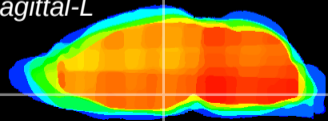

Coronal

Sagittal-R

Sagittal-L

ViBrism: CX11576
Horizontal

DM