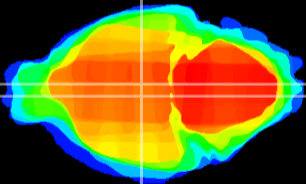

Coronal

Sagittal-R

Sagittal-L

ViBrism: CX11576
Horizontal

DM