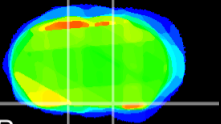

Coronal

Sagittal-R

Sagittal-L

ViBrism: CX11579
Horizontal

S0