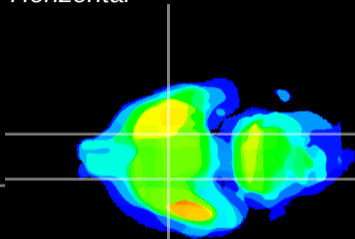

Coronal

Sagittal-R

Sagittal-L

ViBrism: CX11579
Horizontal

S0