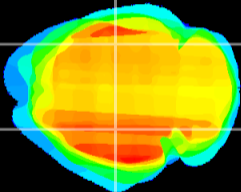

Coronal

Sagittal-R

Sagittal-L

ViBrism: CX11582
Horizontal

CA2/CA3