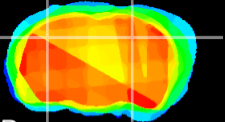

Coronal

Sagittal-R

Sagittal-L

ViBrism: CX11582
Horizontal

CA2/CA3