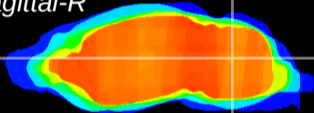

Coronal

Sagittal-R

Sagittal-L

ViBrisM: CX11583
Horizontal

Cb nucleus