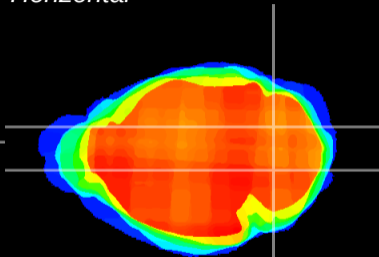

Coronal

Sagittal-R

Sagittal-L

ViBrisM: CX11583
Horizontal

Cb nucleus