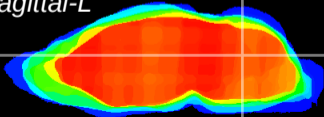

Coronal

Sagittal-R

Sagittal-L

ViBrisM: CX11583
Horizontal

Cb nucleus