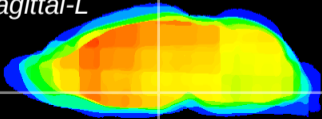

Coronal

Sagittal-R

Sagittal-L

ViBrism: CX11585
Horizontal

DM