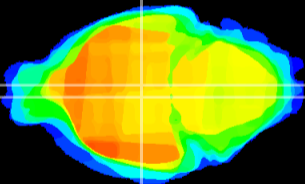

Coronal

Sagittal-R

Sagittal-L

ViBrism: CX11585
Horizontal

DM