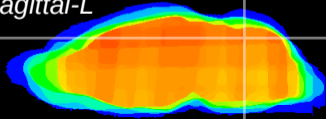

Coronal

Sagittal-R

Sagittal-L

ViBrism: CX11586
Horizontal

Cb vermis