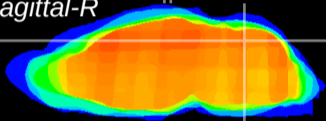

Coronal

Sagittal-R

Sagittal-L

ViBrism: CX11586
Horizontal

Cb vermis