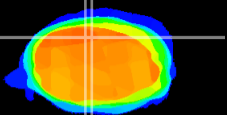

Coronal

Sagittal-R

Sagittal-L

ViBrism: CX11586
Horizontal

Cb vermis