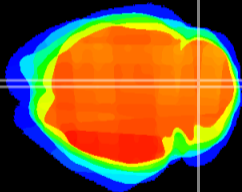

Coronal

Sagittal-R

Sagittal-L

ViBrism: CX11586
Horizontal

Cb vermis