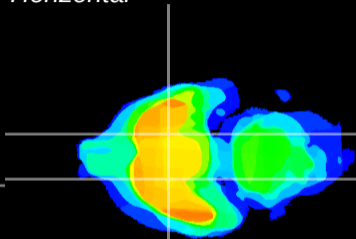

Coronal

Sagittal-R

Sagittal-L

ViBrism: CX11587
Horizontal

S0