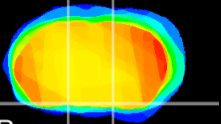

Coronal

Sagittal-R

Sagittal-L

ViBrism: CX11587
Horizontal

S0