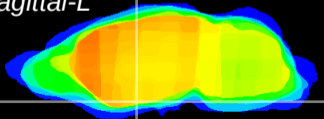

Coronal

Sagittal-R

Sagittal-L

ViBrism: CX11587
Horizontal

S0