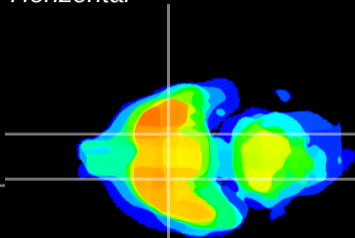

Coronal

Sagittal-R

Sagittal-L

ViBrism: CX11589
Horizontal

S0