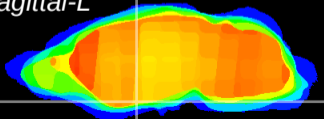

Coronal

Sagittal-R

Sagittal-L

ViBrism: CX11589
Horizontal

S0