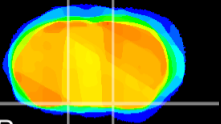

Coronal

Sagittal-R

Sagittal-L

ViBrism: CX11589
Horizontal

S0