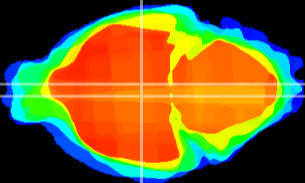

Coronal

Sagittal-R

Sagittal-L

ViBrism: CX11593
Horizontal

DM