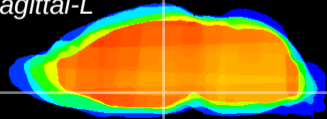

Coronal

Sagittal-R

Sagittal-L

ViBrism: CX11593
Horizontal

DM