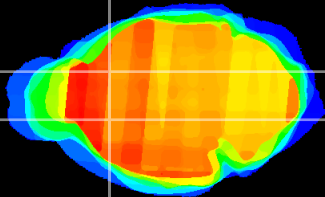

Coronal

Sagittal-R

Sagittal-L

ViBris: CX11601
Horizontal

CPu medial