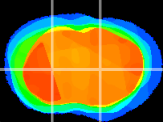

Coronal

Sagittal-R

Sagittal-L

ViBris: CX11601
Horizontal

CPu medial