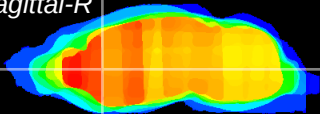

Coronal

Sagittal-R

Sagittal-L

ViBris: CX11601
Horizontal

CPu medial