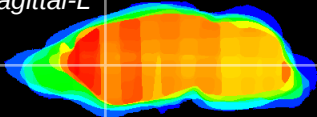

Coronal

Sagittal-R

Sagittal-L

ViBris: CX11601
Horizontal

CPu medial