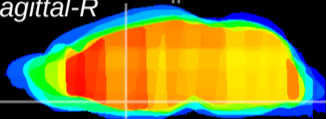

Coronal

Sagittal-R

Sagittal-L

ViBrism: CX11601
Horizontal

MPA