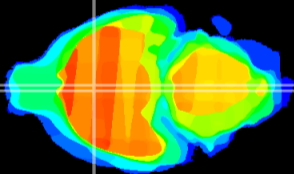

Coronal

Sagittal-R

Sagittal-L

ViBrism: CX11601
Horizontal

MPA