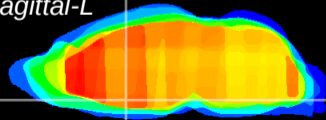

Coronal

Sagittal-R

Sagittal-L

ViBrism: CX11601
Horizontal

MPA