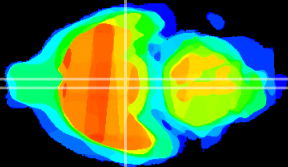

Coronal

Sagittal-R

Sagittal-L

ViBrism: CX11601
Horizontal

VMH