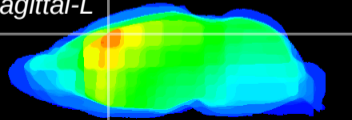

Coronal

Sagittal-R

Sagittal-L

ViBrism: CX11608
Horizontal

Cx motor