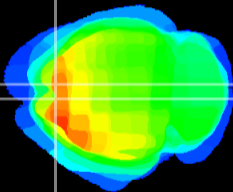

Coronal

Sagittal-R

Sagittal-L

ViBrism: CX11608
Horizontal

Cx motor