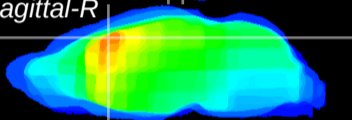

Coronal

Sagittal-R

Sagittal-L

ViBrism: CX11608
Horizontal

Cx motor