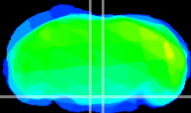

Coronal

Sagittal-R

Sagittal-L

ViBrism: CX11608
Horizontal

Pn