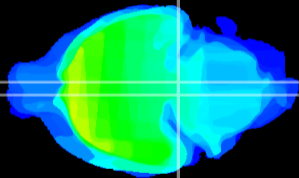

Coronal

Sagittal-R

Sagittal-L

ViBrism: CX11608
Horizontal

Pn