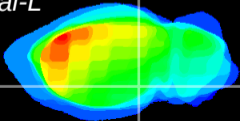

Coronal

Sagittal-R

Sagittal-L

ViBrism: CX11608
Horizontal