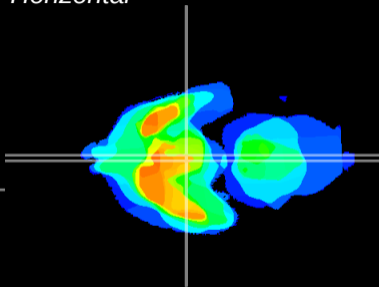

Coronal

Sagittal-R

Sagittal-L

ViBrism: CX11611
Horizontal

Arc